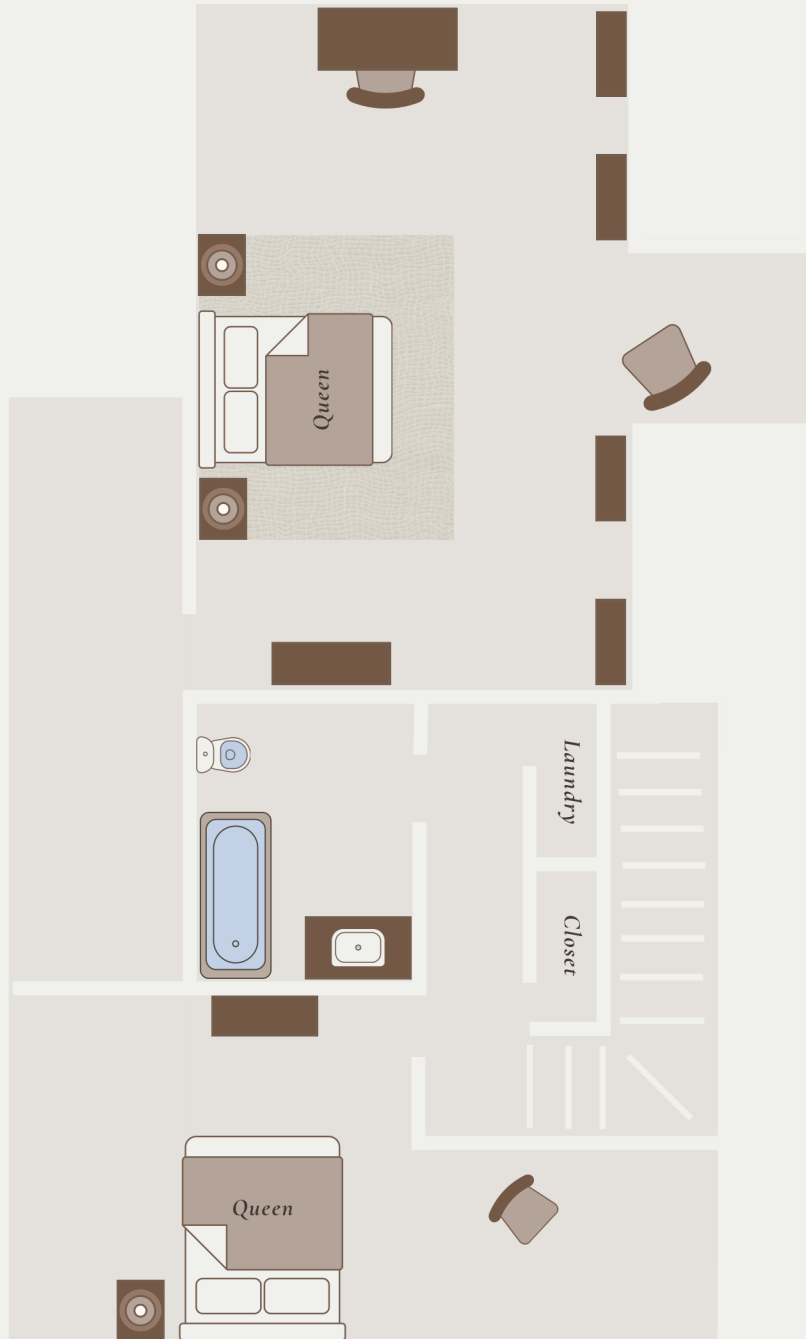

Marley's Lodge

Main Level

6 Bedrooms

1 King

2 Full

3 Queen

1 Twin

5 Bath

13 Guests

Marley's Lodge

Second Floor

Marley's Lodge

Garden Level