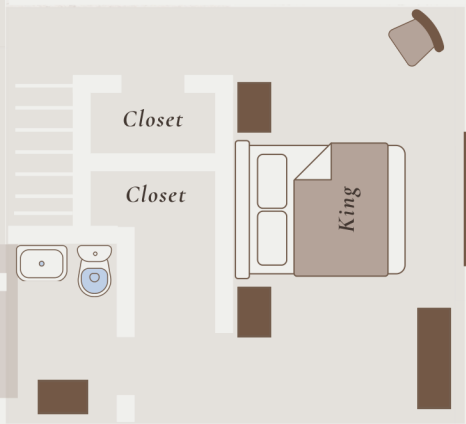

Marley's Lodge

Main Level

6 Bedrooms

1 King

2 Full

3 Queen

1 Twin

5 Bath

13 Guests

Marley's Lodge

Second Floor

Marley's Lodge

Garden Level