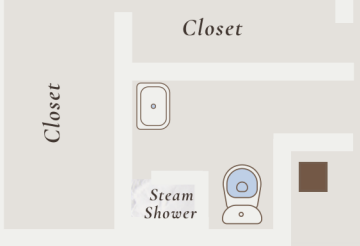

Marley's Lodge

Main Level

6 Bedrooms

1 King

2 Full

3 Queen

1 Twin

5 Bath

13 Guests

Marley's Lodge

Second Floor

Marley's Lodge

Garden Level