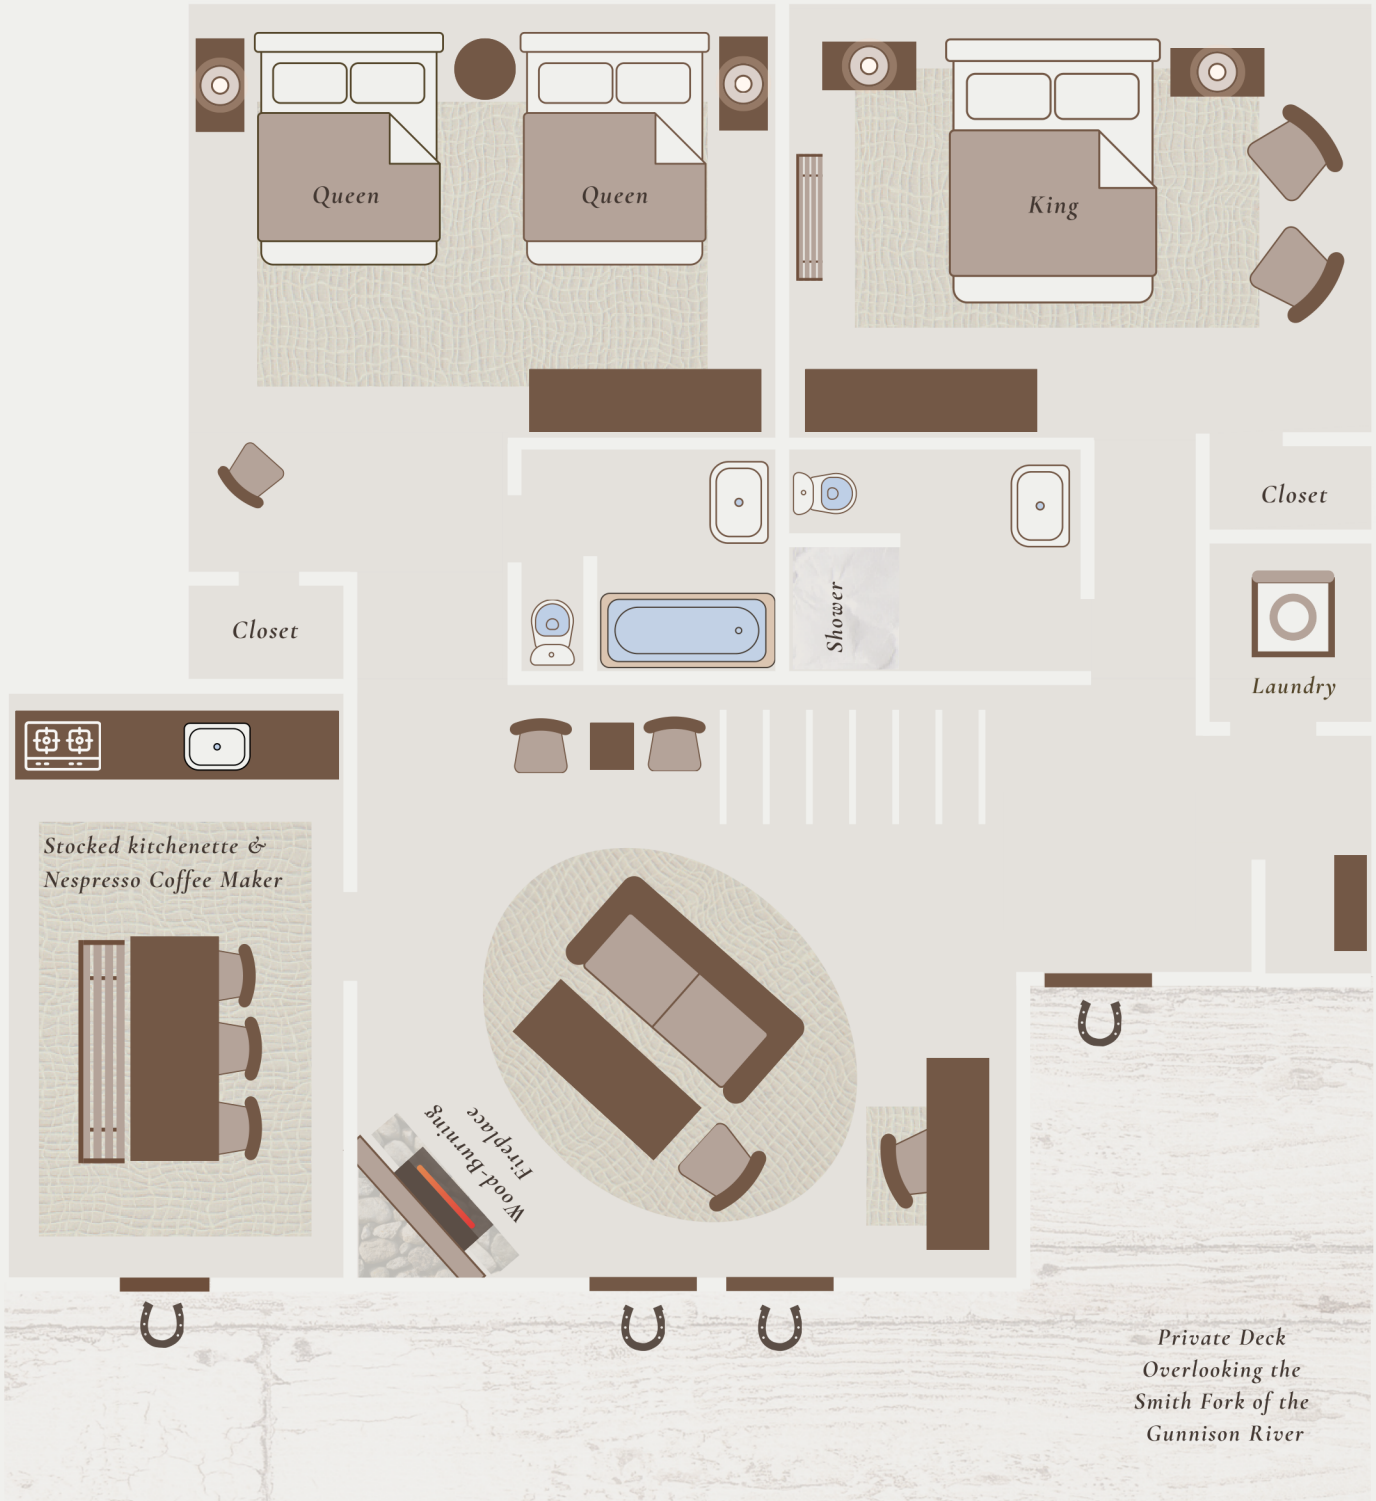

# River House

*Main Level*

3 Bedrooms

1 King  
3 Queen

8 Guests

3 Bath

Overlooking the  
Smith Fork River

# River House

*Upper Level*